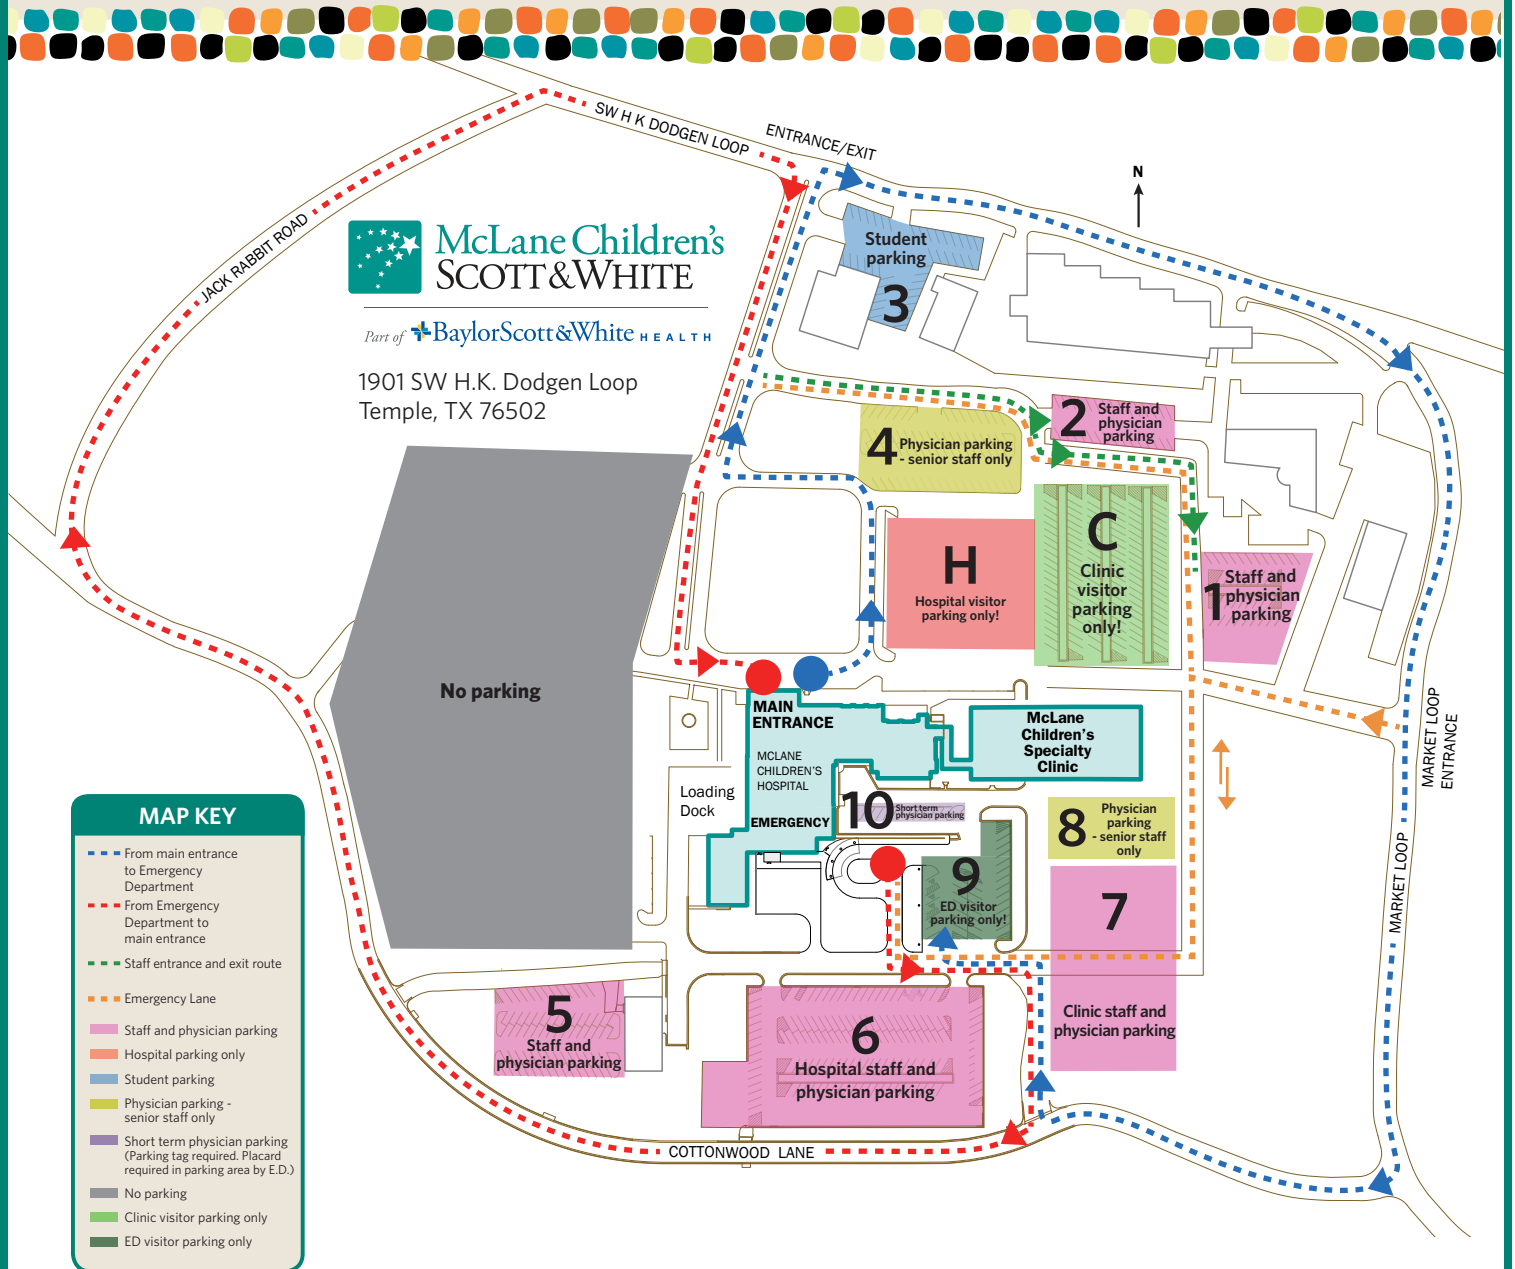

McLANE CHILDREN'S SCOTT & WHITE CAMPUS MAP

DIRECTIONS

From main entrance to Emergency Department

- Travel north, out the main entrance driveway
- Go right onto SW H.K. Dodgen Loop access road
- Go right onto Market Loop
- Go right onto Cottonwood Lane and an immediate right into the private drive at McLane Children's
- Emergency Department parking and entrance is on the left in the back of McLane Children's

From Emergency Department to main entrance

- Travel south, out of the Emergency Department parking lot
- Go right onto Cottonwood Lane
- Go right onto Jack Rabbit Road
- Go right SW H.K. Dodgen Loop access road
- Go right into main entrance driveway in front of McLane Children's